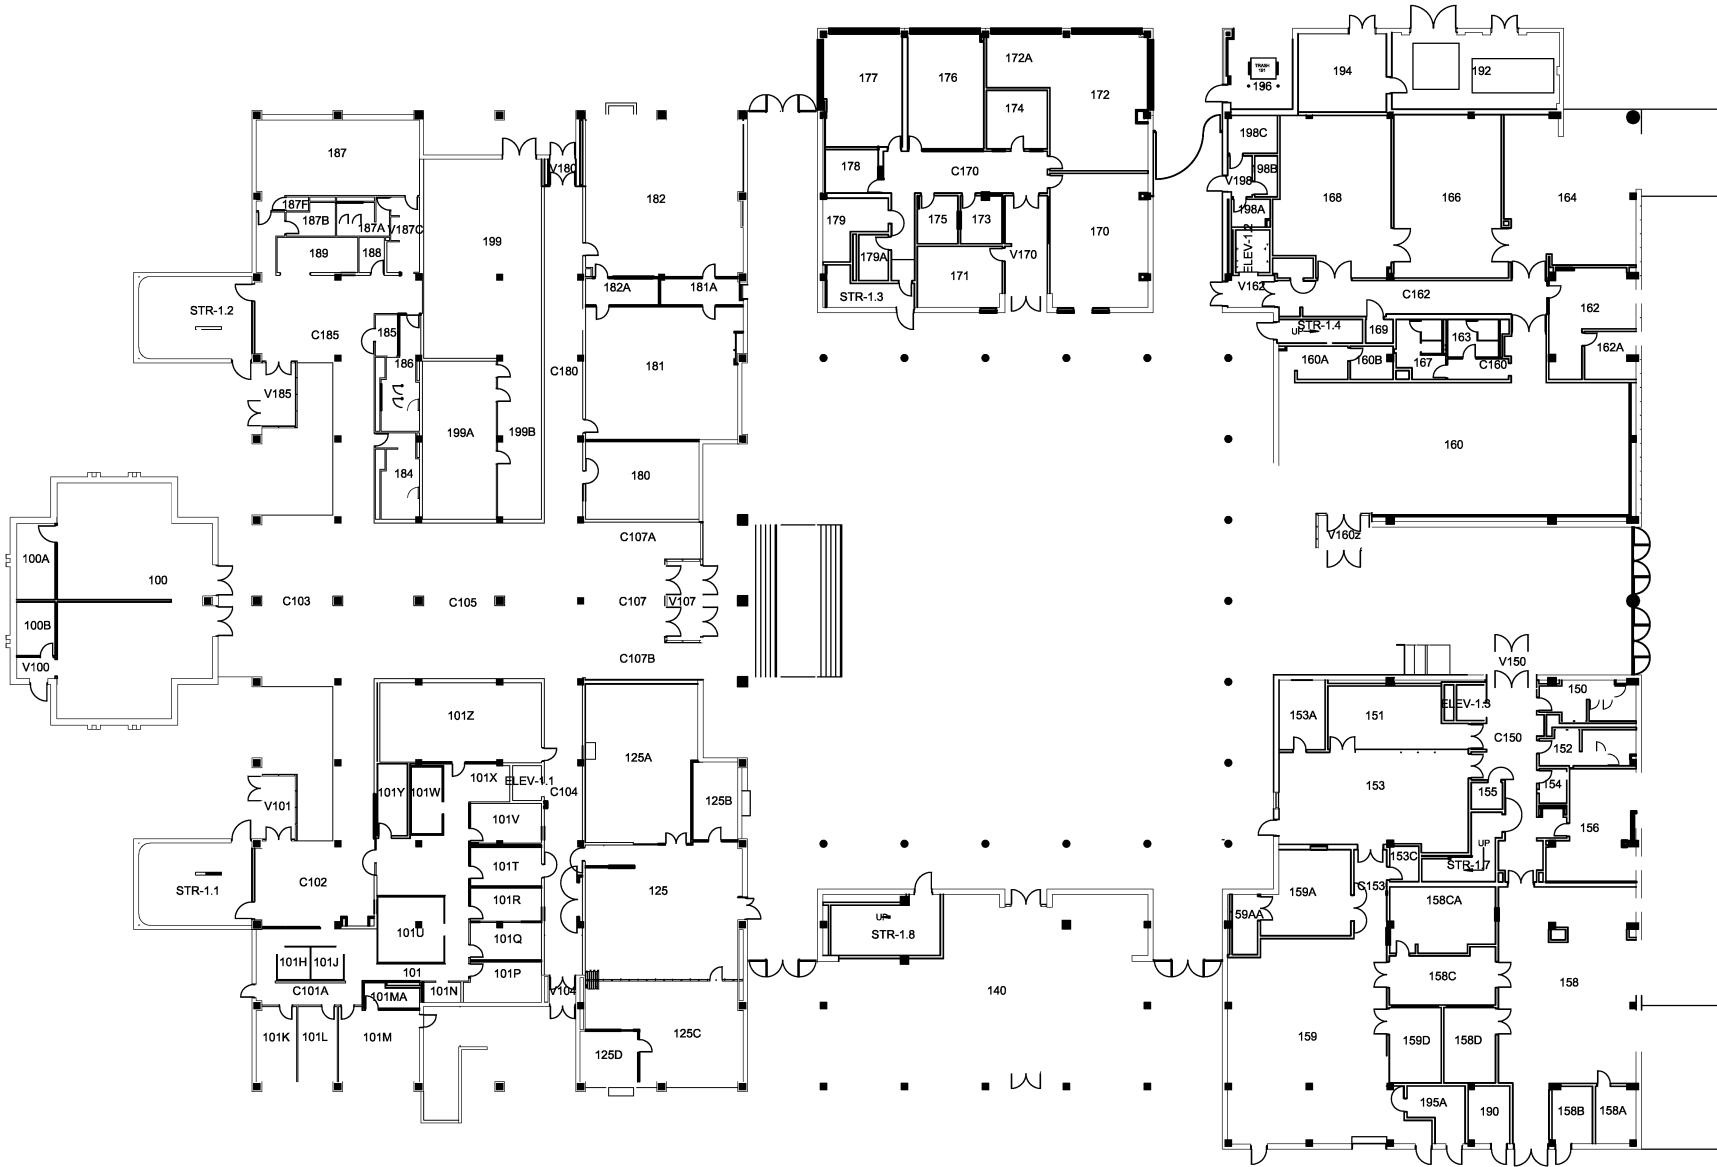

ART BUILDING

BLDG #0153

03-2019

Exterior Gross Area
60162

Room Number: 185
Lactation Room Location

FIRST FLOOR PLAN