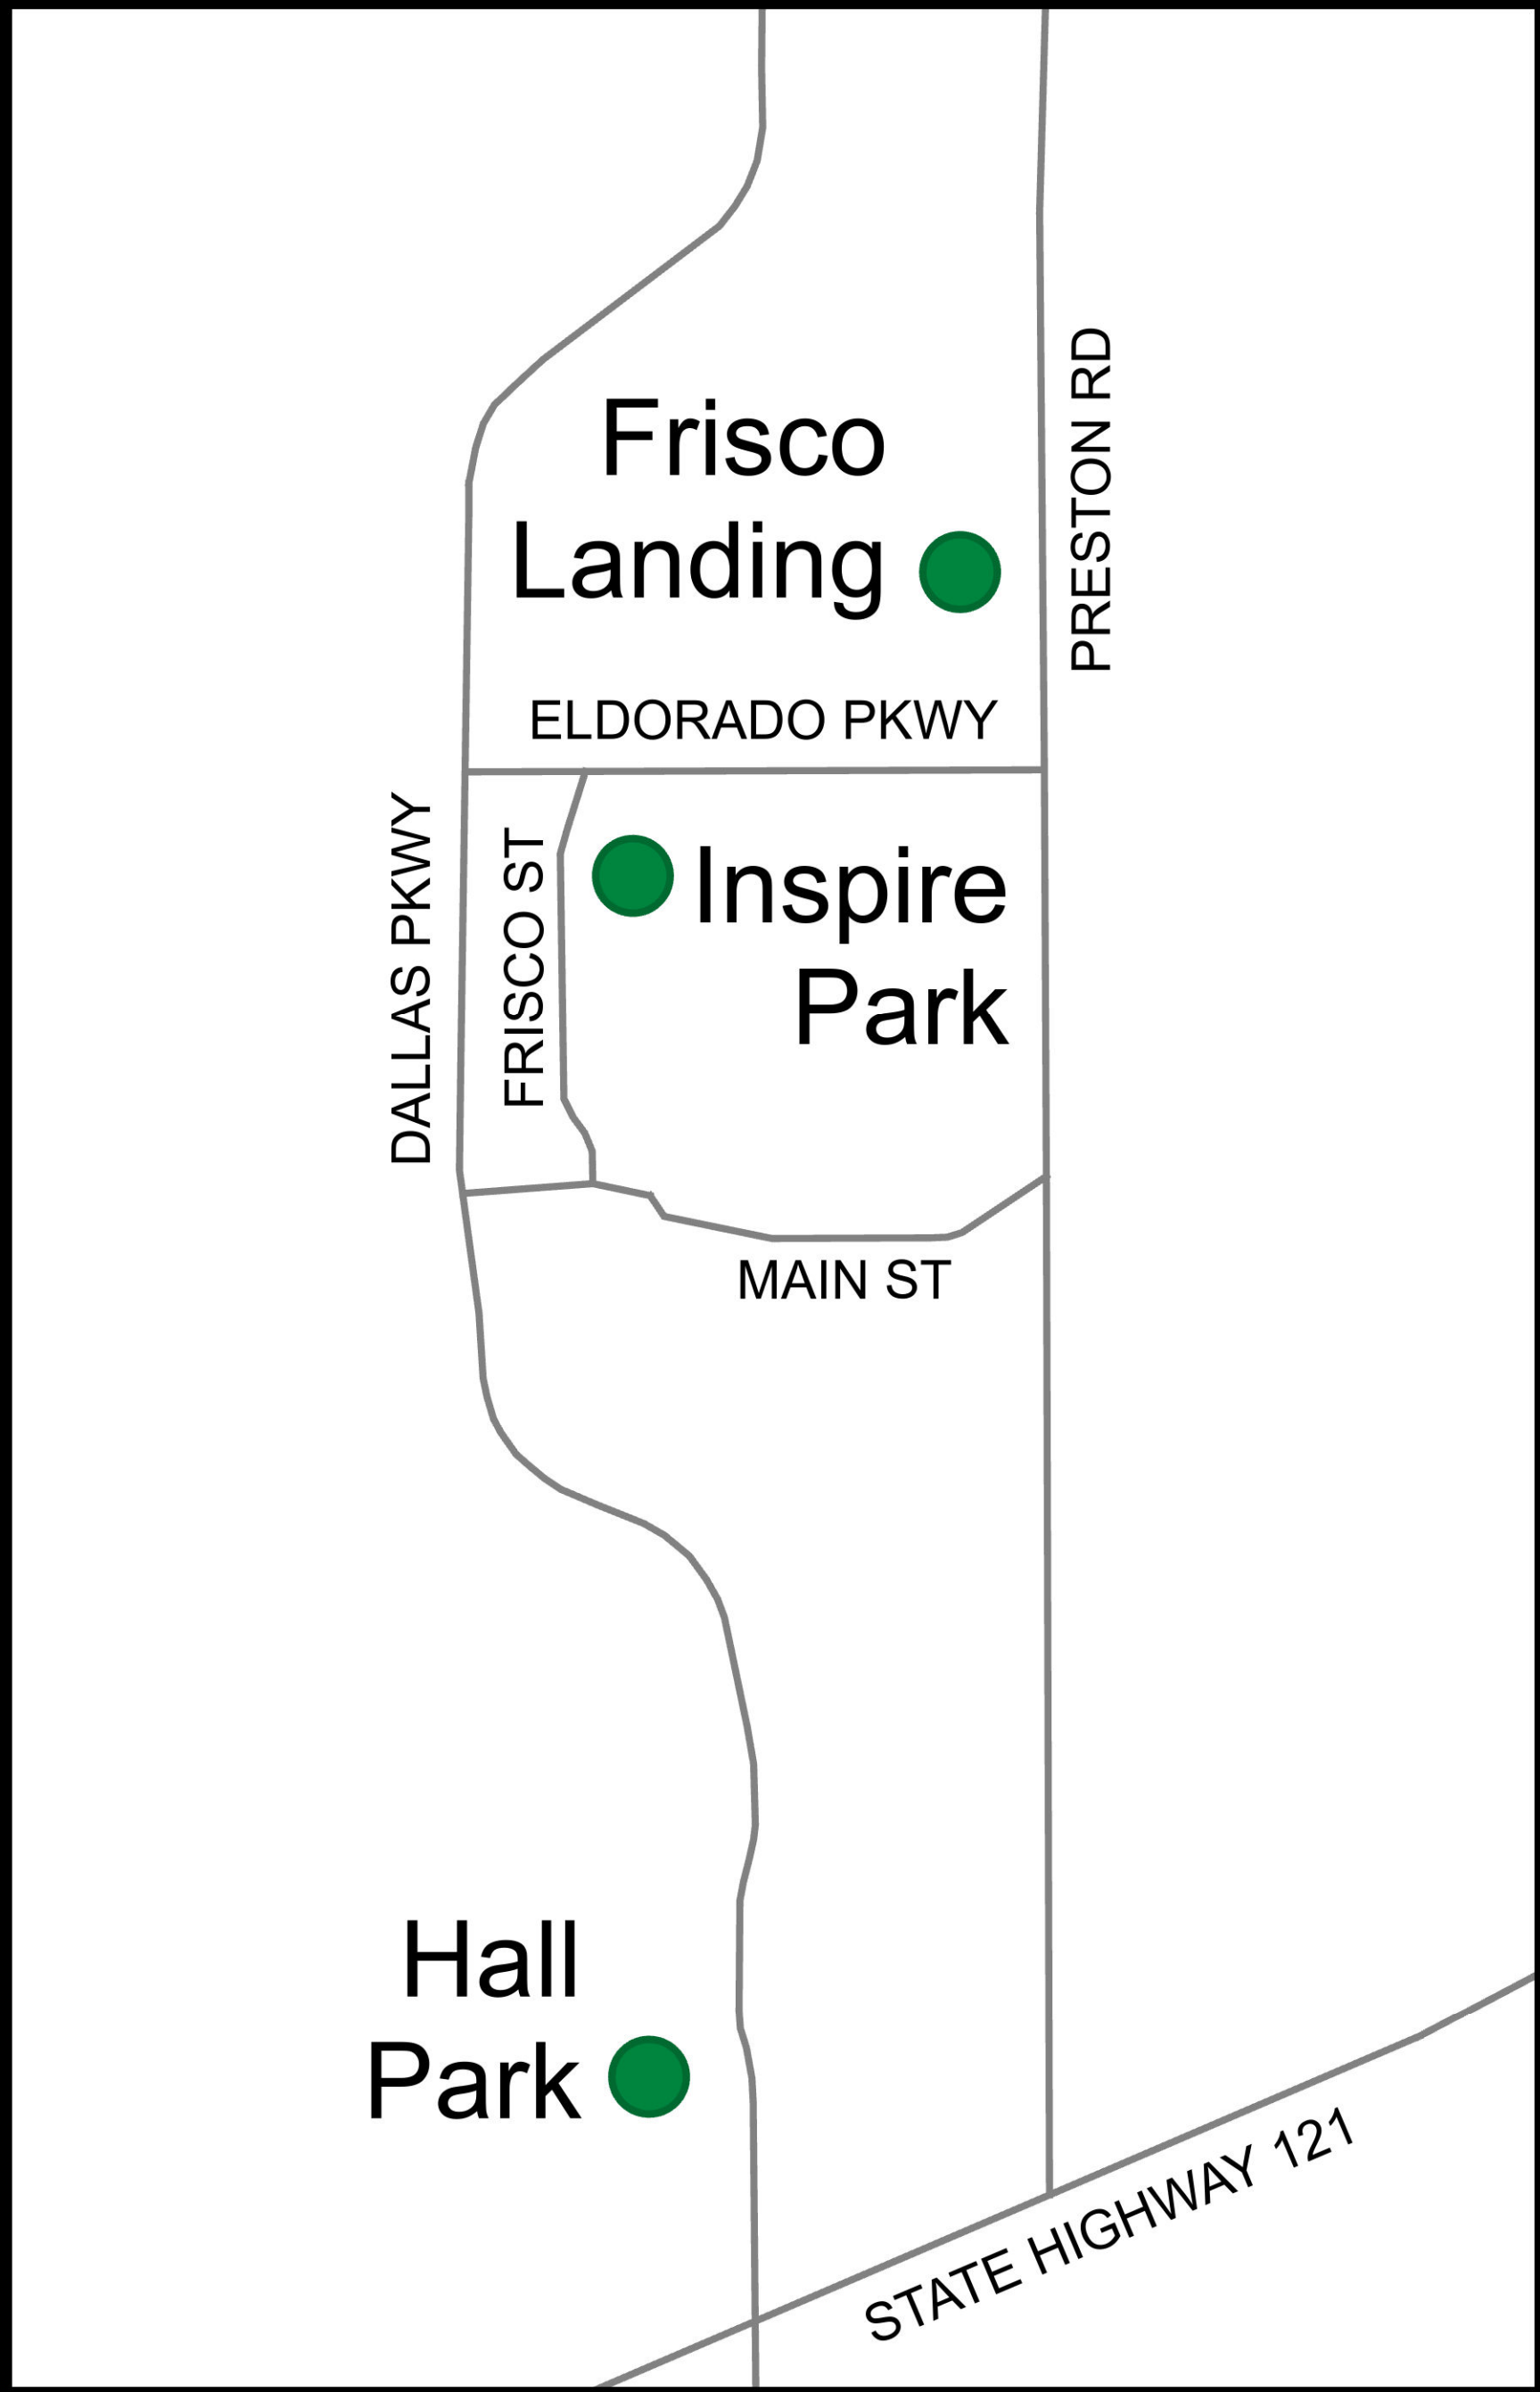

UNT® AT FRISCO

PROPERTY MAP

0 100 200 400 Feet

FRISCO LANDING
12995 Preston Rd
Frisco, TX 75034

PANTHER CREEK PKWY

PRESTON RD

0 25 50 100 Feet

INSPIRE PARK
6170 Research Rd
Frisco, TX 75033

FRISCO ST

RESEARCH RD

INSPIRE PARK

- Building
- Parking Lot
- Road
- UNT Property

*Hall Park building not shown

10/2023

kao0088

FACILITIES GIS | 2204 W PRAIRIE ST | DENTON | TX 76203 940-369-7532 | Facilities.GIS@unt.edu